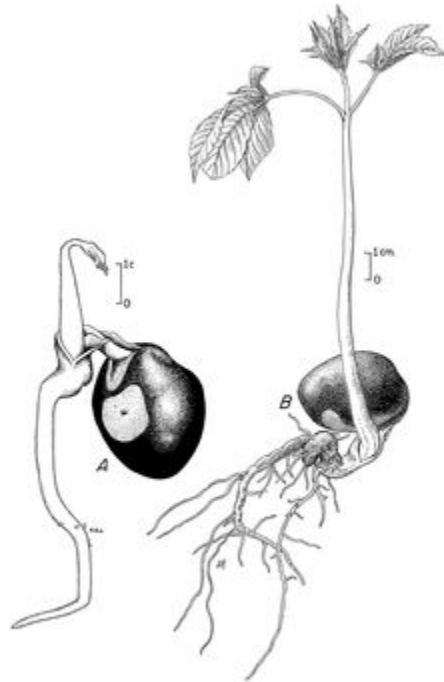

It is a high-yielding strain that produces up to 21 ounces per square. If you grow it outside, G13 can yield an incredible 40 ounces per plant! It harvests late, anywhere between late October and 2 - Try the Sea of Green (SOG) Method. G13 responds well to the SOG method, which helps to boost the overall <https://www.plurk.com/moncsaggmal>